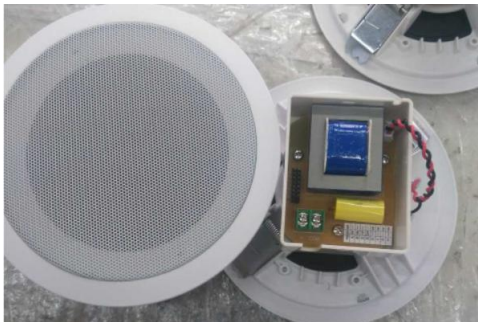

CEILING SPEAKER

TELEFIRE
FIRE & GAS DETECTOR LTD.

MODEL-TFS-C

CEILING MOUNT

Load Rating	4W
Transformer tappings at 100v	4W/ 2W/1W/0.5W/0.25W / 25V - 100V COM
Frequency Range	92dB
SPL (@ 1W/M)	130-15KHz
Speaker mm and Impedance	5 inch /8ohm
Dimension ,install depth.	185 x 78mm
Material, Colour ,	ABS / WHITE

with Anti fire Materails + CAPACITOR 1UF 250V price is : 4.00usd/pc